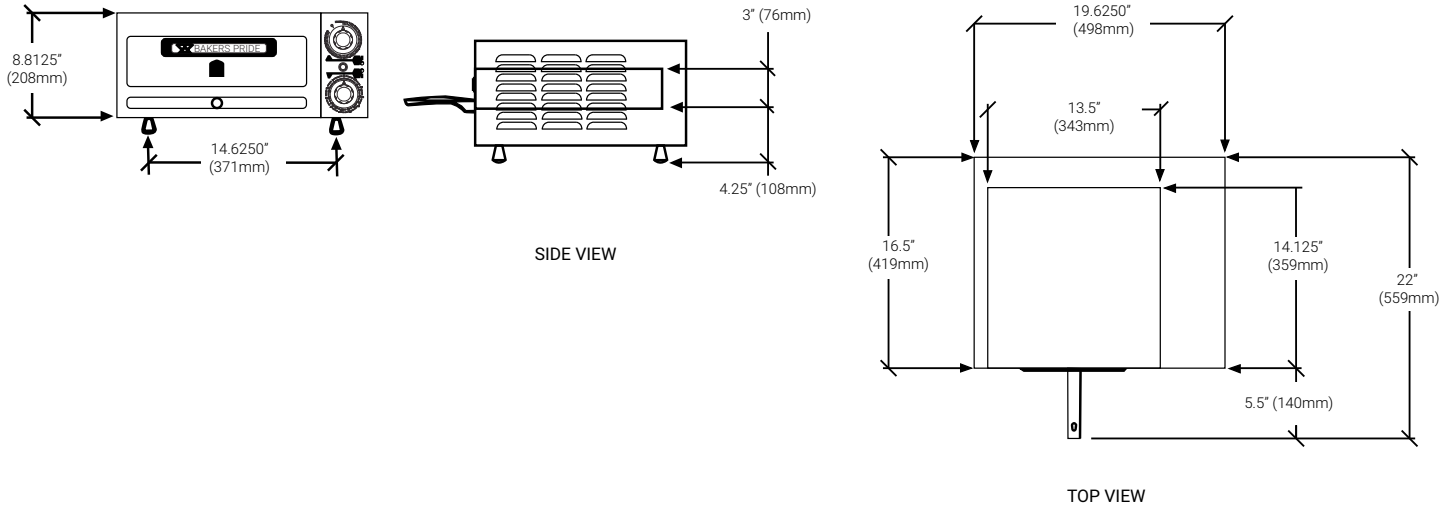

FEATURES AT A GLANCE

- 1500 or 1800 watts
- 19.62" or 24" widths
- 284–680°F (140–360°C) temperature range
- 15-minute electric timer with continuous-ring alarm and manual shut-off
- Independent top and bottom controlled incoloy heating elements
- 3" (76 mm) deck height
- One wire rack with handle
- Pull-out steel crumb tray
- All stainless steel exterior
- 1" (25 mm) black phenolic legs
- One high-heat, fully welded, aluminized steel baking chamber
- Fully insulated
- 6' (1829 mm) cord and plug
- 1" (25 mm) black phenolic legs
- One-year limited warranty

OPTIONS & ACCESSORIES

EQUIPMENT DIMENSIONS

MECHANICAL SPECIFICATIONS

Model #	Overall Dim (W x H x D)*	Deck Height	Rack Size (W x D)	Decks	Baking Chambers	Thermostat Range	Carton Dim (W x H x D)	Cubic Feet	Cubic Meter	Ship Wt.
PX-14	19.62" x 8.18" x 16.5" (498 x 208 x 419)	3" (76kg)	13.25" x 13.87" (337 x 352)	1	1	284°-680°F (140-36°C)	24" x 12" x 22" (610 x 305 x 559)	3.7	.11	49 (22kg)
PX-16	24" x 8.18" x 20.5" (610 x 208 x 521)	3" (76kg)	17.62" x 17.87" (448 x 454)	1	1	284°-680°F (140-360°C)	30" x 12" x 26" (762 x 305 x 660)	5.4	.16	69 (31kg)

REQUIRED CLEARANCES

- Left 3" (76 mm)
- Right 3" (76 mm)
- Back 3" (76 mm)

In European Community Countries and North America. In NON-COMBUSTIBLE locations only.

In European Community Countries only in COMBUSTIBLE locations. NOT for North America.